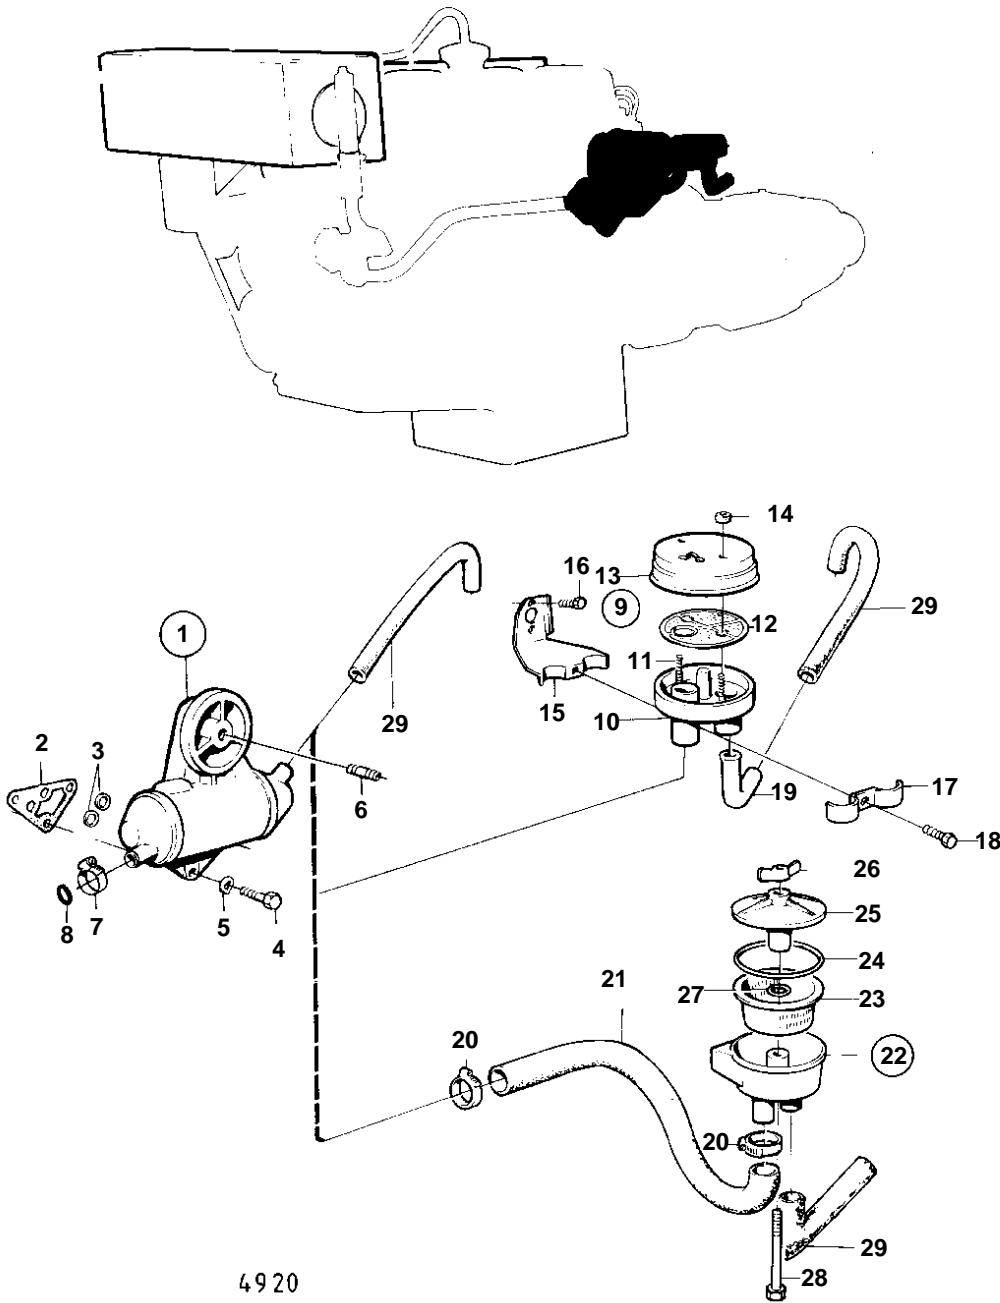

MD21A

MD21A

REF	PART NO.	QTY	DESCRIPTION	SEE SEC.	NOTES
1		1	Oil cooler, OIL COOLER		MO-XXXX/103386
		1	Oil cooler, OIL COOLER		MOXXXX/103387-
	829630	1	Oil cooler, OIL COOLER		MOXXXX/131621-
2	817730	1	Gasket		EARLY TYPE
3	945653	2	Gasket		LATE TYPE
4	955303	2	Hexagon screw		L = 65 MM
	955297	1	Hexagon screw		L = 25 MM
5	941907	3	Spring washer		
6		1	SCREW UNION		SEE GROUP 2A
7	943475	1	Hose clamp, CLAMP		(951791)
8	418412	1	Sealing ring, RING	12797	
9		1	Strainer		MO-XXXXX/98707.
10		1	· HOUSING		
11		2	· SCREW		
12		1	· Strainer		
13		1	· COVER		
14		2	· Nut		
15		1	Bracket		MO-XXXXX/98707.
16		2	Hexagon screw		SEE GROUP 3
17		1	Clamp		MO-XXXXX/98707.
18	955272	1	Hexagon screw		MO-XXXXX/98707.
19		2	Riser		MO-XXXXX/98707.
20	943476	2	Hose clamp		MOXXXXX/98708-., (951792)
21	941799	X	Hose		MOXXXXX/98708-., L = 1000 MM
22		1	Sea water filter		MOXXXXX/98708-.
23		1	· Filter		
24		1	· O-ring		
25		1	· Cover		
26	829510	1	· Wing nut		
27		1	· O-ring		
28		1	· Screw		
29		X	HOSE		SEE GROUP 4A